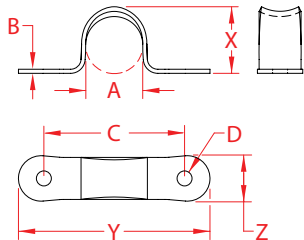

2 HOLE EYE STRAP

304 STAINLESS STEEL

Import

Stamped

ITEM	A (max. diameter)	B	C	D	X (height)	Y (length)	Z (width)	WLL (lb)	WT (lb)	PACKAGING TYPE	EACH (qty)	INNER (qty)	CARTON (qty)	UPC
S3708-0010	0.32"	0.05"	1.27"	0.14"	0.40"	1.76"	0.43"	50	0.01	POLYBAG	1	10	500	791506057505
S3708-0013	0.50"	0.06"	1.27"	0.18"	0.54"	1.72"	0.44"	75	0.01	POLYBAG	1	100	4000	791506057512
S3708-0016	0.60"	0.06"	1.55"	0.18"	0.73"	2.11"	0.50"	100	0.02	POLYBAG	1	100	2000	791506057529

NOTE:

ALL DIMENSIONS ARE NOMINAL (+/- 3%) AND ARE SUBJECT TO CHANGE WITHOUT NOTICE.